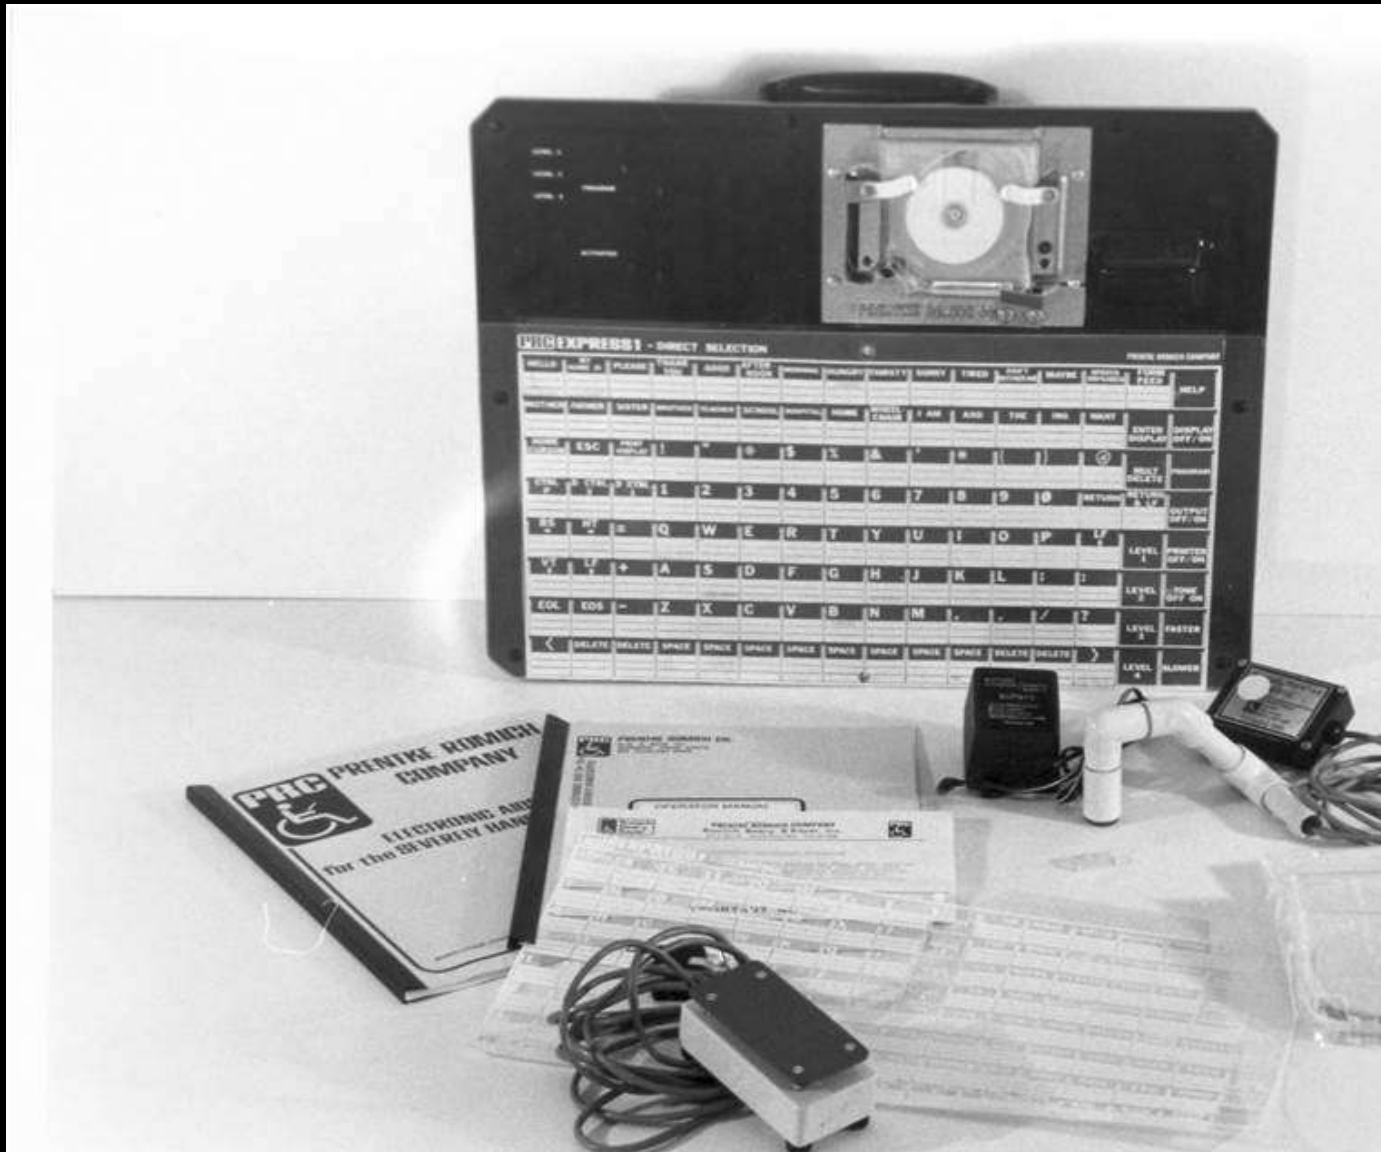

Early Prentke-Romich Express